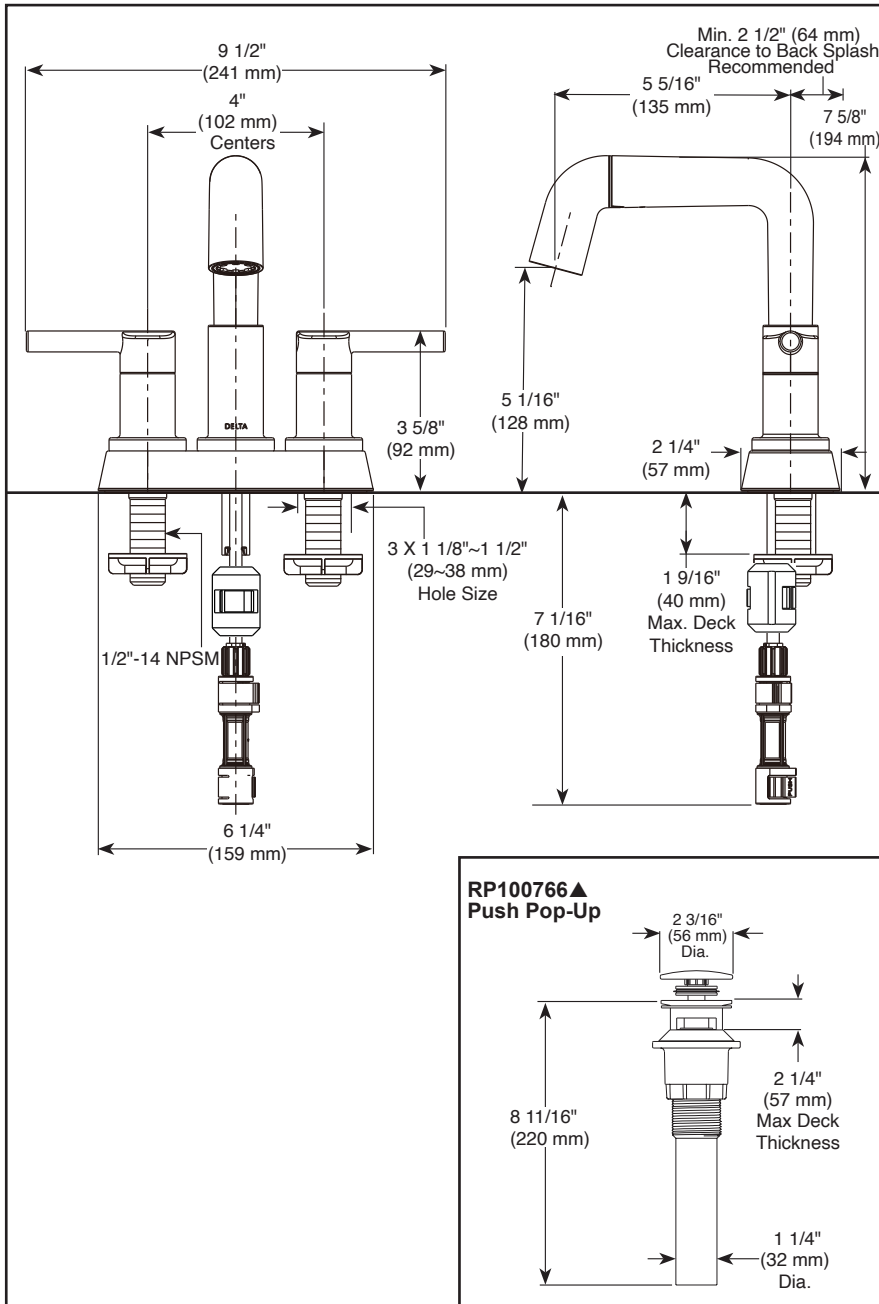

WARRANTY

- Parts and Finish - Lifetime limited warranty; or for commercial purchasers, 10 years for multi-family residential (apartments and condominiums) and 5 years for all other commercial uses, in each case from the date the product is received by the original purchaser or their authorized representative (installation contractor, etc.).
- Electronic Parts and Batteries (if applicable) - 5 years from the date the product is received by the original purchaser or their authorized representative (installation contractor, etc.); or for commercial purchasers, 1 year from the date the product is received by the original purchaser or their authorized representative (installation contractor, etc.). No warranty is provided on batteries.
- Please go to www.deltafaucet.com for the complete details of our limited warranty.